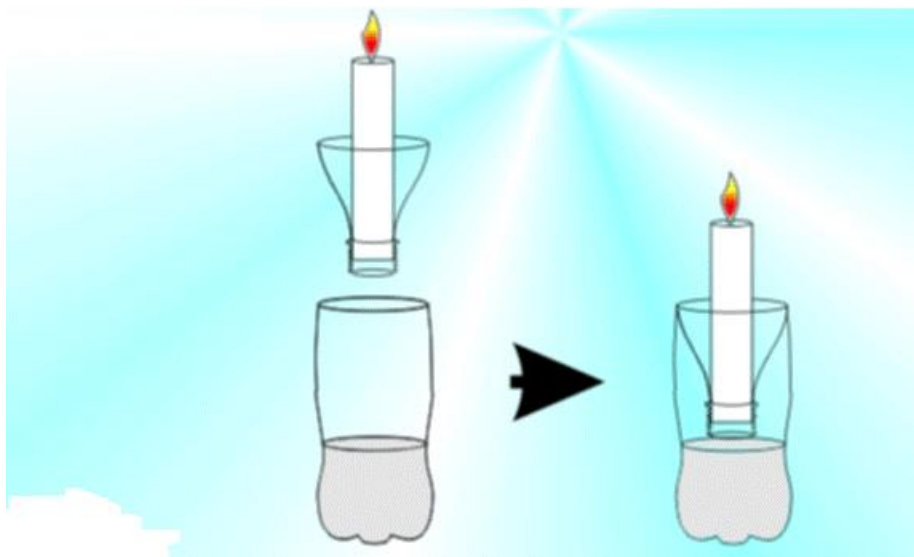

Make Your Own Safety Candle Holder

Use a 2l cool drink Bottle

Mkhondo Fire & Rescue

Cell No : 079 872 8989

Email : admin@mkhondofire.co.za