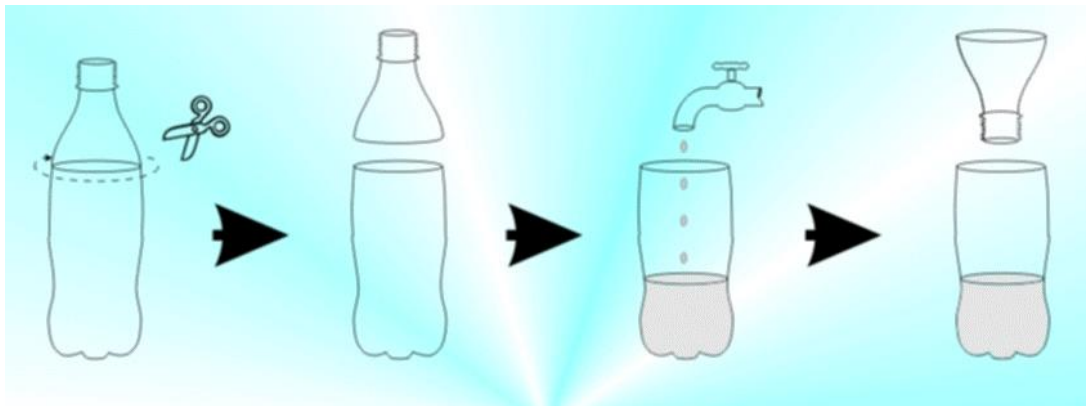

Make Your Own Safety Candle Holder

Use a 2l cool drink Bottle

Mkhondo Fire & Rescue

Cell No : 079 872 8989

Email : admin@mkhondofire.co.za